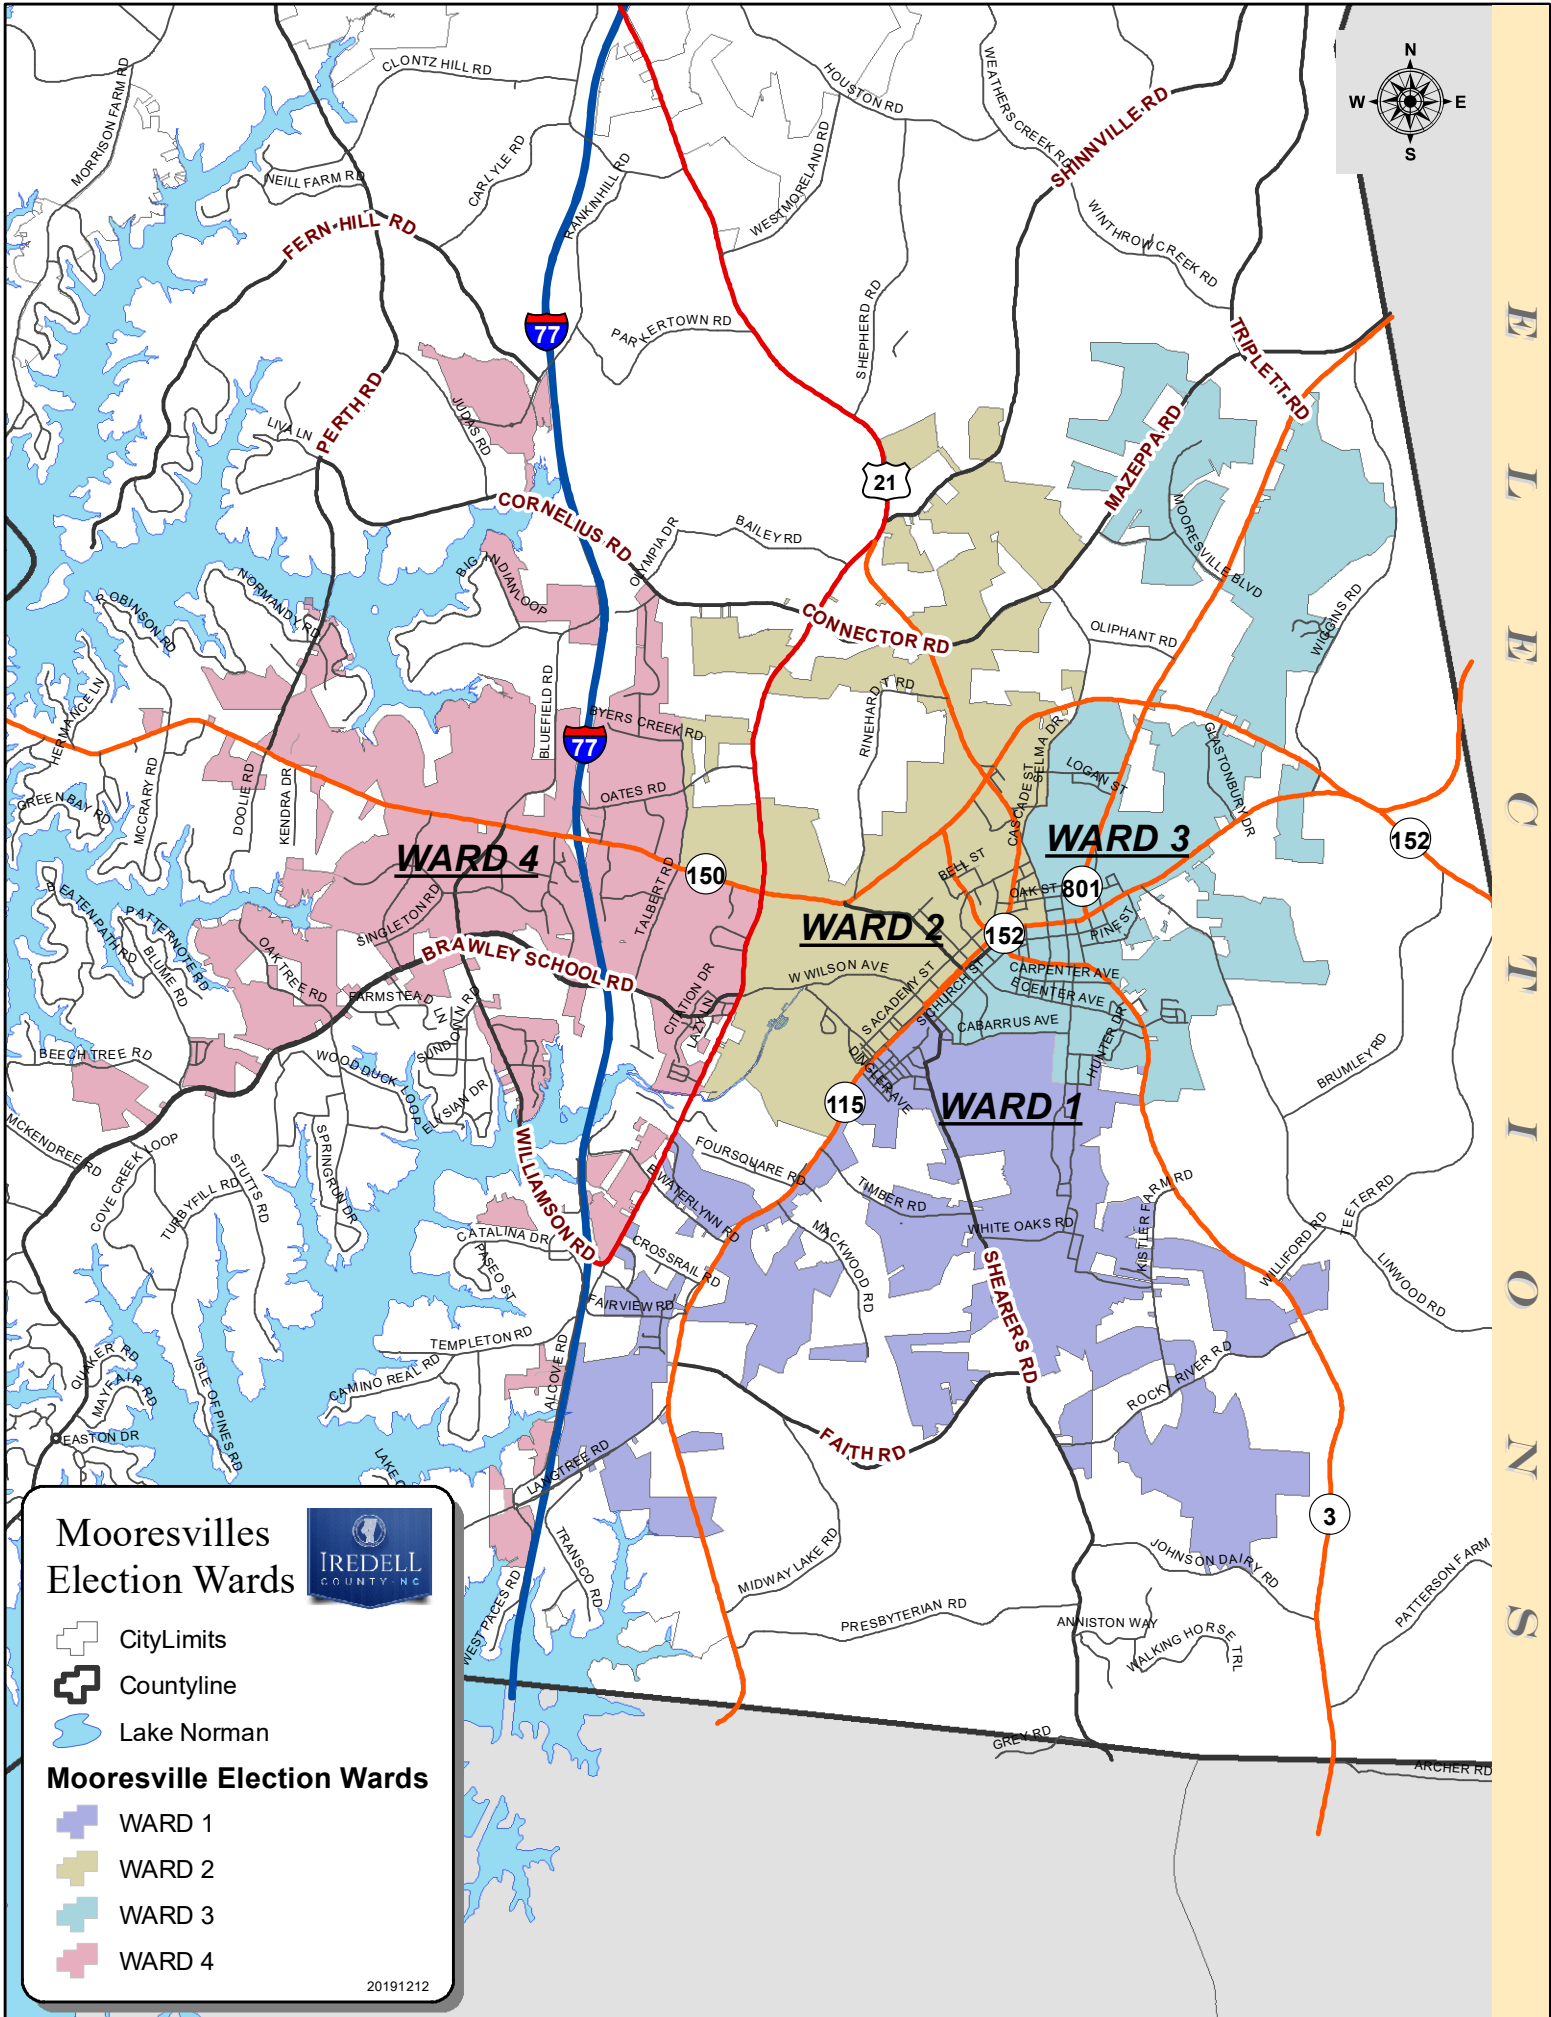

ELECTIONS

Mooresville Election Wards

- City Limits
- Countyline
- Lake Norman

Mooresville Election Wards

- WARD 1
- WARD 2
- WARD 3
- WARD 4

20191212