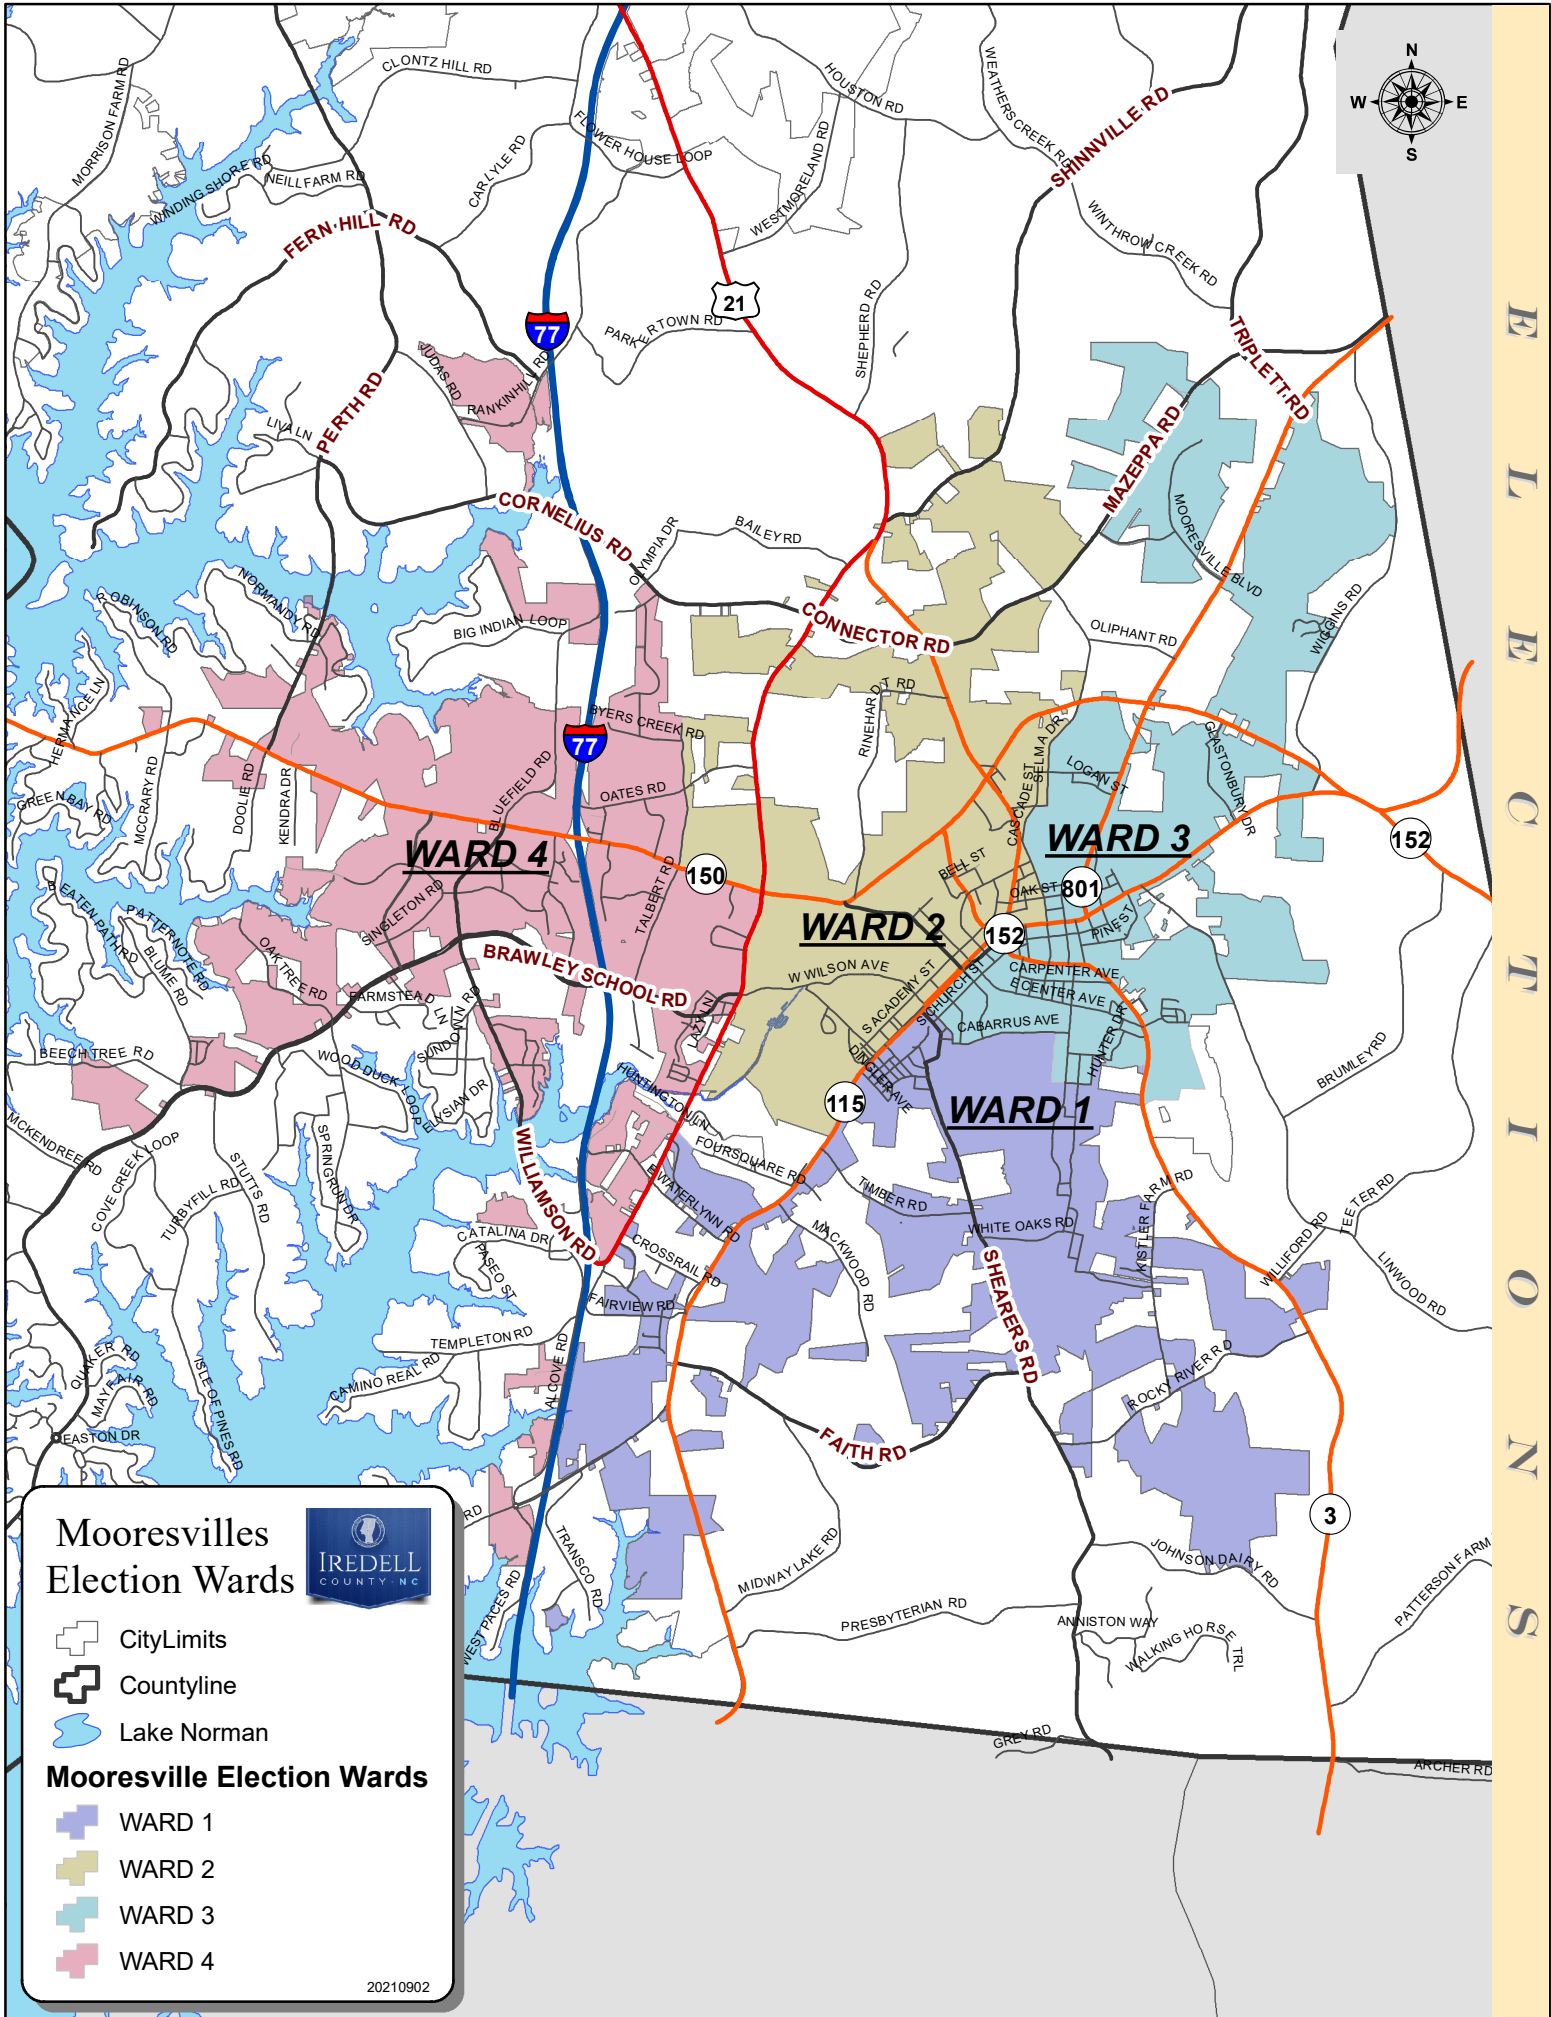

ELECTIONS

Mooresville Election Wards

- City Limits
- Countyline
- Lake Norman

Mooresville Election Wards

- WARD 1
- WARD 2
- WARD 3
- WARD 4