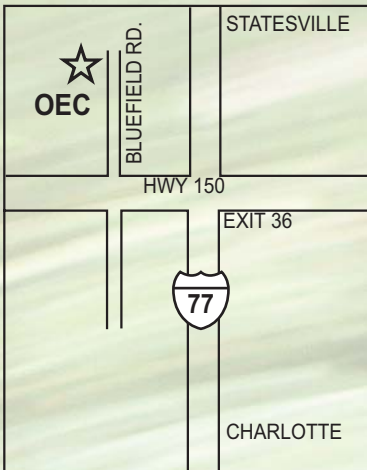

- Rock Climbing & Rappelling
- River and Lake Canoeing
- Environmental Education
- Nature Hikes
- Orienteering
- Primitive Camping
- Sea Kayaking
- Whitewater Rafting

LOCATION

204 Bluefield Rd., Mooresville, NC